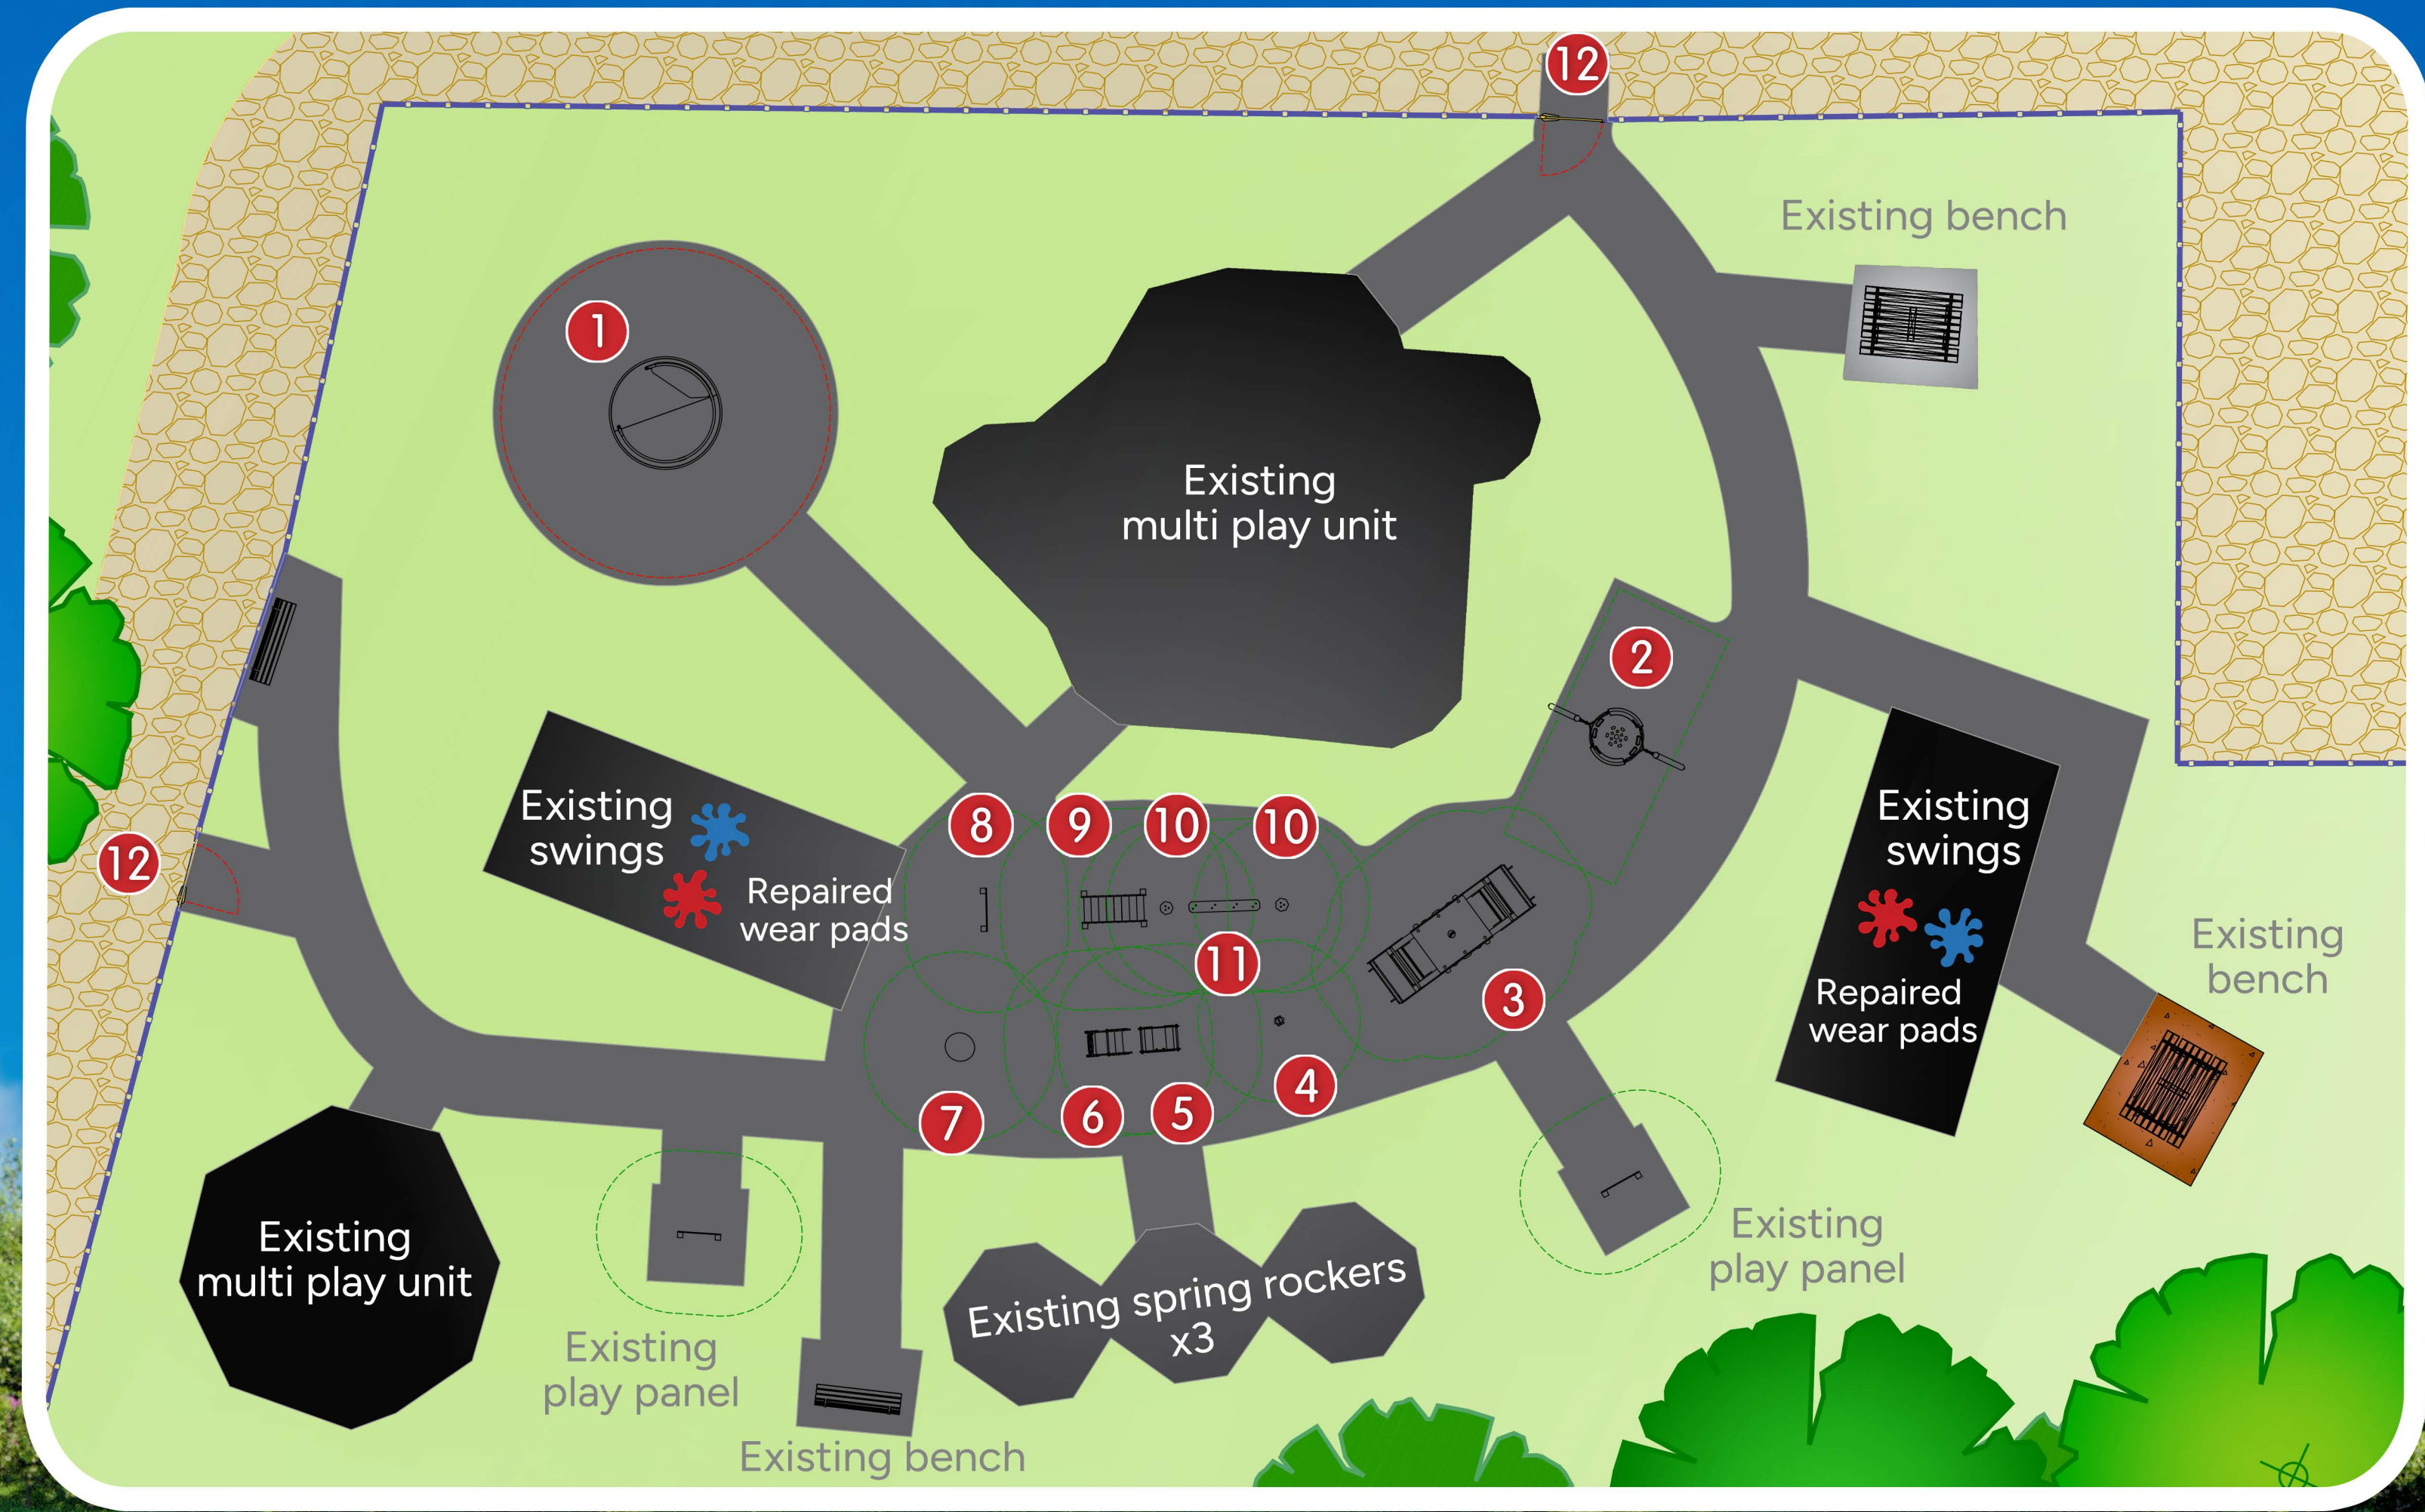

Bob Williamson Park

Hambleton Parish Council - Page 2 of 2

Tractor Upgrade
Optional extra, see quote

Product Key

- 1 Accessible carousel
- 2 Spider swing
- 3 Inclusive multi seesaw
- 4 Play binoculars on post
- 5 Toby the tractor
- 6 Tractor trailer with cow
- 7 Spinner bowl
- 8 Butterfly play panel
- 9 Hump back bridge
- 10 2 x Stepping flowers
- 11 Balance beam
- 12 2 x Self closing gates

Surfacing

- New black wetpour
- Existing black wetpour
- New brown rubber bonded mulch
- Existing path

LIFETIME* WARRANTY
*Lifetime of the product until the product is uninstalled or taken out of use.

- Stainless Steel Parts
- Hot-Dip Galvanised Posts
- EcoCore™ and other KOMPAN HDPE Parts

Social
Joy of being together, teamwork & sense of belonging.